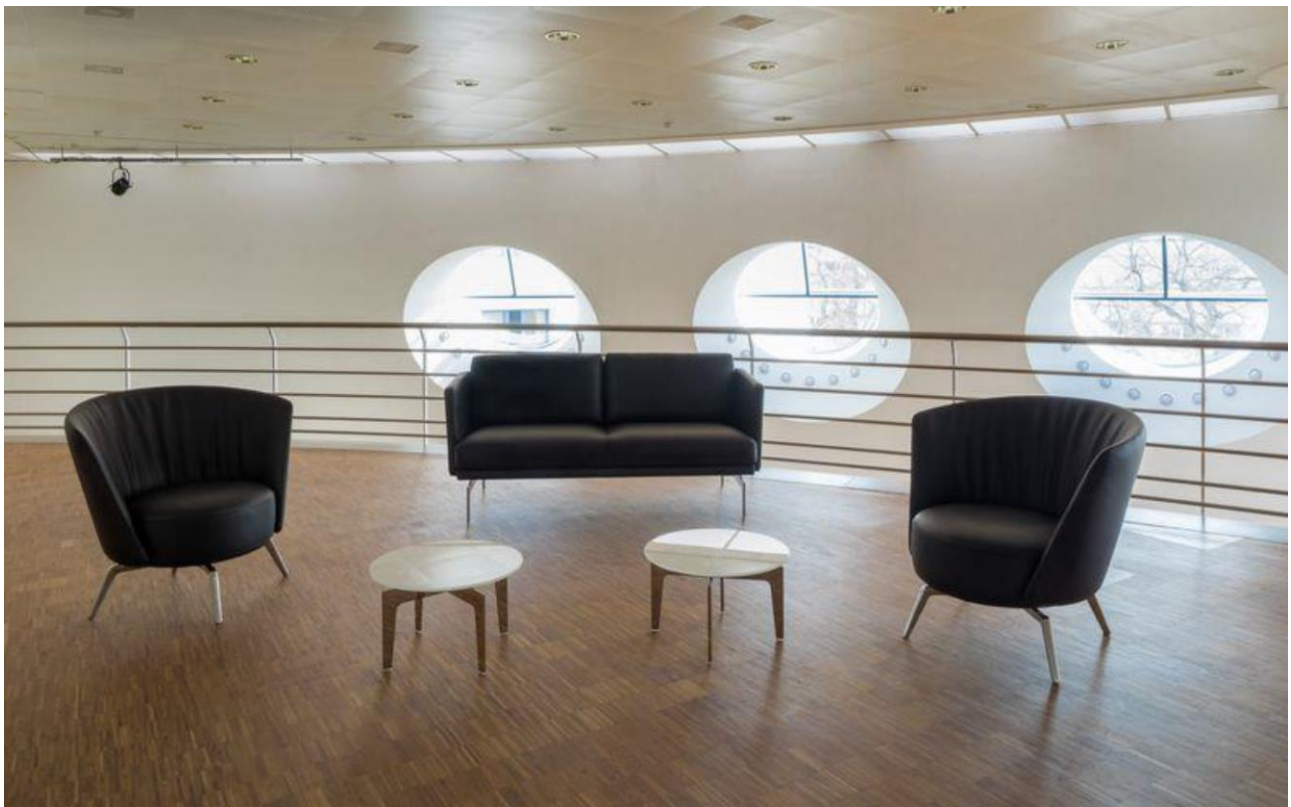

Furniture – Chairs & seating areas

Conference chair «Alite» Event Hall

Seat and back rest padded, black

Width: 52 cm

Depth: 50 cm

Furniture – Chairs & seating areas

Conference chair «CCB black»

Seat and back rest padded, black

Width: 52 cm

Depth: 50 cm

Furniture – Chairs & seating areas

Bar stool

Colour: black, chrome

Hight: 80 cm

Furniture – Chairs & seating areas

Chair design swan and cube «Fritz Hansen»

Silent Box

Leather sofa with fabric-covered side walls

Colour: beige-grey

Width: 152 cm

Height: 135 cm

Depth: 78 cm

Furniture – Chairs & seating areas

Intertime upholstered furniture

For foyer on 2nd and 3rd floor with glass side tables
2 sofas, 2 armchairs, 2 tables per seating group

Colour: black

Furniture – Chairs & seating areas

Seating arrangement white: Chair Tom Vac & bistro table Molinaro