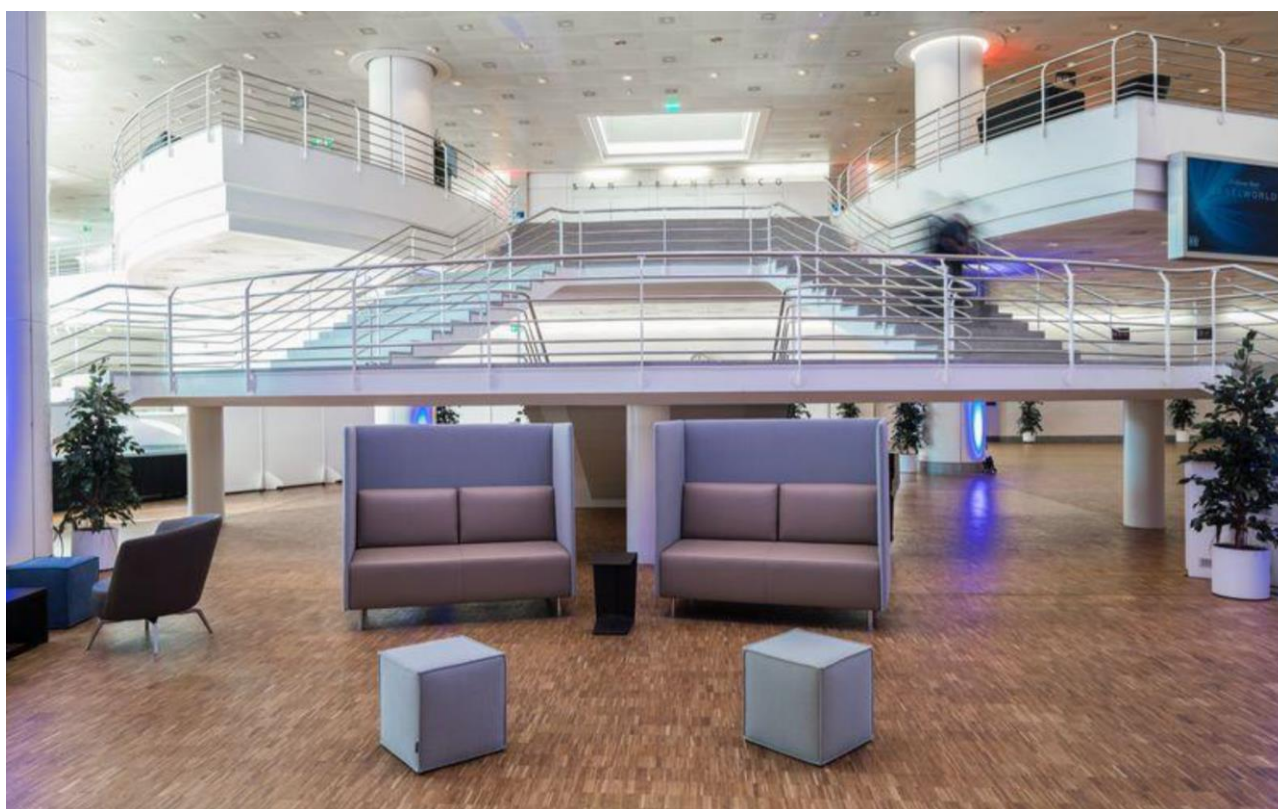

Furniture – Chairs & seating areas

Conference chair «Alite» Event Hall

Seat and back rest padded, black

Width: 52 cm

Depth: 50 cm

Furniture – Chairs & seating areas

Conference chair «CCB black»

Seat and back rest padded, black

Width: 52 cm

Depth: 50 cm

Furniture – Chairs & seating areas

Bar stool

Colour: black, chrome

Hight: 80 cm

Furniture – Chairs & seating areas

Chair design swan and cube «Fritz Hansen»

Silent Box

Leather sofa with fabric-covered side walls

Colour: beige-grey

Width: 152 cm

Height: 135 cm

Depth: 78 cm

Furniture – Chairs & seating areas

Intertime upholstered furniture

For foyer on 2nd and 3rd floor with glass side tables
2 sofas, 2 armchairs, 2 tables per seating group

Colour: black

Furniture – Chairs & seating areas

Seating arrangement white: Chair Tom Vac & bistro table Molinaro