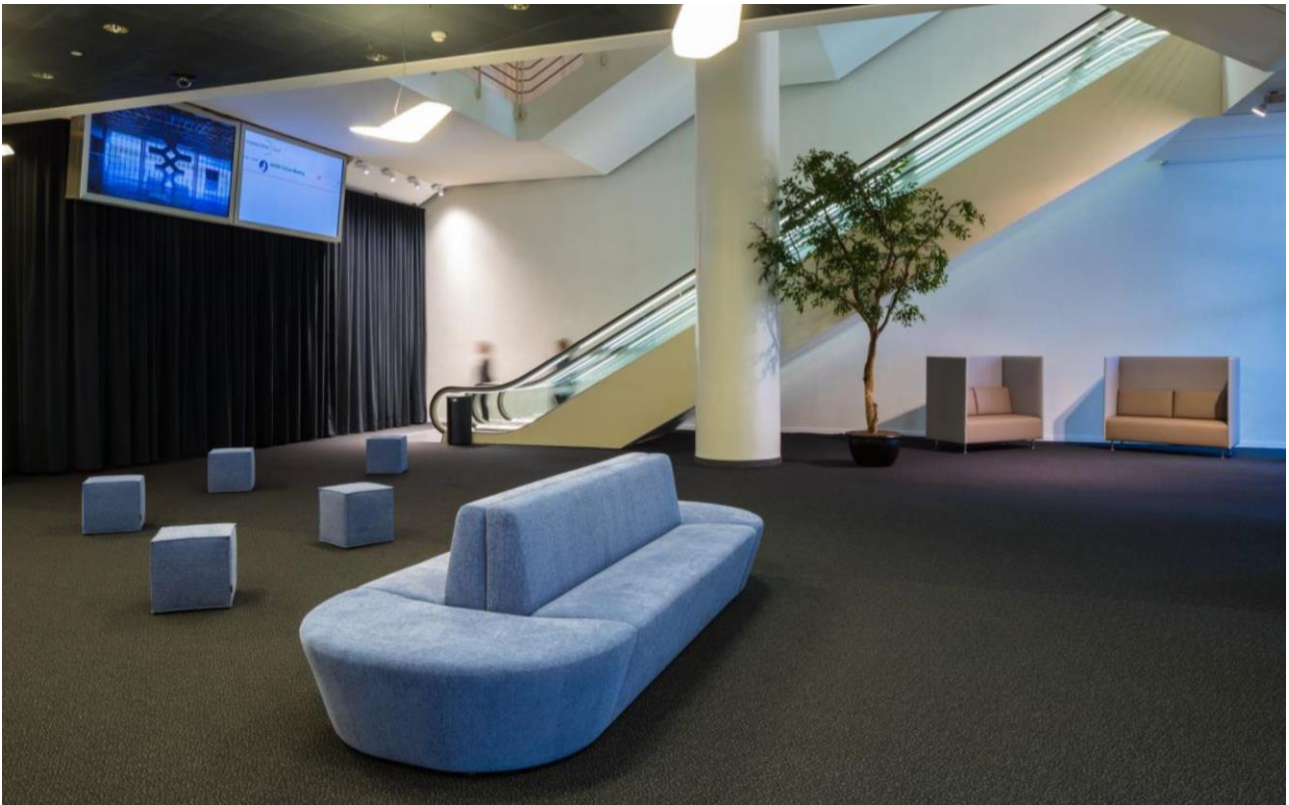

Furniture – Chairs & seating areas

Seating area arrangement

- Upholstered furniture, colour Opera bleu
- Used in combination with cubes