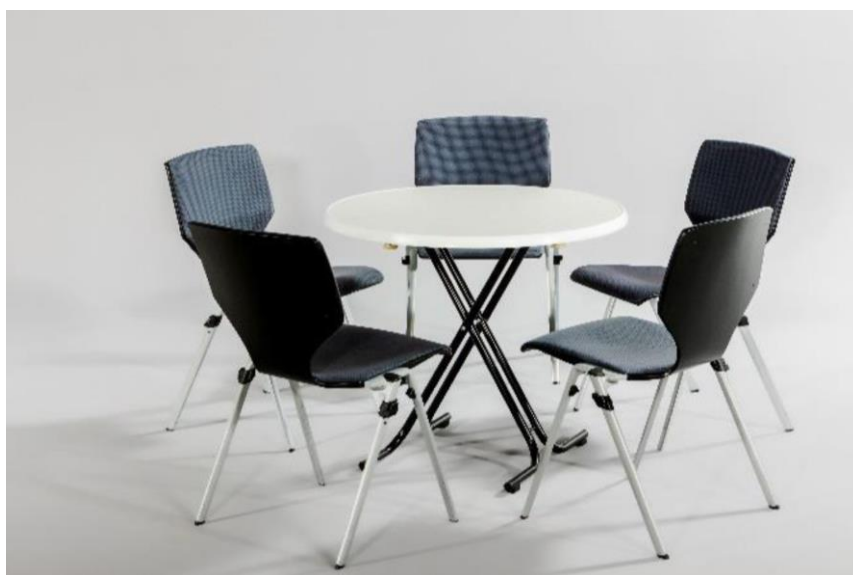

Furniture – Tables

Conference table

Metal frame, wooden table top

Length: 180 cm
Width: 75 cm
Height: 72.5 cm

Furniture – Tables

Seminar table

Seminar table

Board of Directors/ seminar table with front panel

- 1 Conference table, L x W x H: 180 x 75 x 72 cm
- 2 conference chairs
- 1 poster wall on casters, white, W = 121 cm, H = 186 cm
- (1 electricity connection)

Furniture – Tables

Banquet table round

Metal frame, wooden table top with felt surface

- For 8 – 11 people
- Dimensions: Ø 1.80m in diameter

Furniture – Tables

High table models 1 & 2

High tables model 1

Fold-in top, wooden edge, chrome-plated steel frame

Ø = 70 cm
h = 110 cm

High table model 2

Metal frame, wood top

Ø = 85 cm
h = 112 cm

Furniture – Tables

Bistro table

Round, white table top

Dimension: $\varnothing = 85$ cm, H = 74 cm