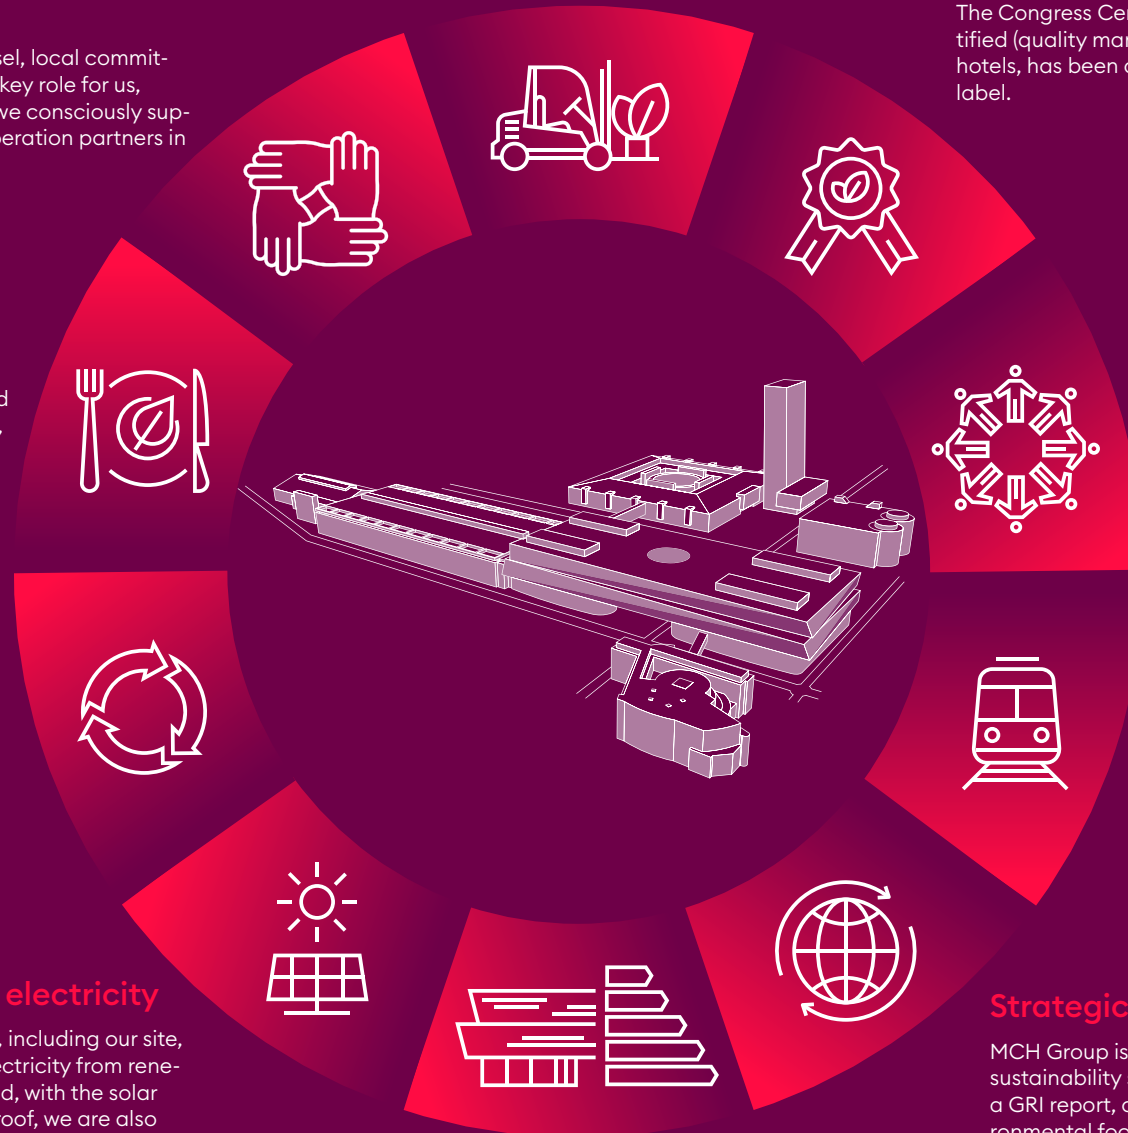

100 % green electricity

The whole of Basel, including our site, is powered with electricity from renewable energies. And, with the solar cells on our green roof, we are also electricity producers.

Efficient transport

Our logistics partner Sempex focuses on synchronised and full-truck-load logistics.

ISO 9001 + Swisstainable

The Congress Center Basel is ISO9001-certified (quality management) and, like many hotels, has been awarded the Swisstainable-label.

Diversity, inclusion and accessibility

In line with our Code of Conduct, we have no barriers here and everyone is welcome – especially young talents. Our employees benefit from a range of local perks, including meal vouchers and the “Job-Ticket”.

Free, environmentally-friendly mobility

Basel is at the heart of Europe with climate-neutral access by train. Guests from Germany can even travel to us on a DB Event Ticket. We are centrally located in the city and readily accessible on foot or with the excellent public transport network that all Basel hotel guests can use for free with the BaselCard.

Strategic focus

MCH Group is developing a sustainability strategy, compiles a GRI report, calculates its environmental footprint and offsets business air travel.

Energy-efficient hall

Our Hall 1, designed by Herzog & de Meuron, has been awarded the Minergie label.

MORE ON SUSTAINABILITY

Messe
Congress Center **Basel**