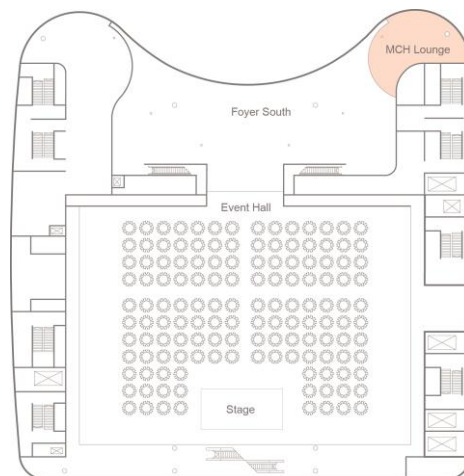

## MCH Lounge

**Area**  
170 m<sup>2</sup>

**Height**  
4 m

**Concert**  
100 pax

**Seminar**  
64 pax

**Banquet**  
77 pax

**Cocktail**  
100 pax

### Features

- Modern location with a direct view onto Messeplatz/Exhibition Square
- Located in the South Foyer of Hall 1
- Can be used in conjunction with the South Foyer and the Event Hall
- Daylight, shutters
- Fully air-conditioned
- Screen (3.00 x 1.68 m)

### Data

Stage/podium

Sound system

Simultaneous interpreting system

Interpreters' booths

Discussion system

Video and data projection

Film screens