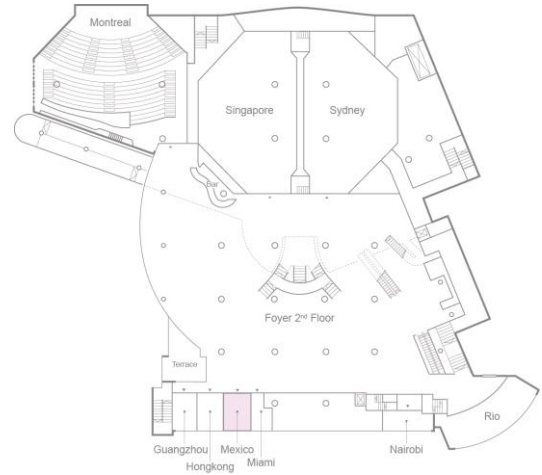

## Mexico

**Area**  
47 m<sup>2</sup>

**Height**  
2.25 m

**Concert**  
40 pax

**Seminar**  
24 pax

**Block**  
20 pax

### Data

Stage/podium	-
Sound system	Mobile installation
Discussion system	-
Video- and data projection	Mobile installation
Slide projection/OHP	Mobile installation
Film screens	Mobile installation
Lighting system	-