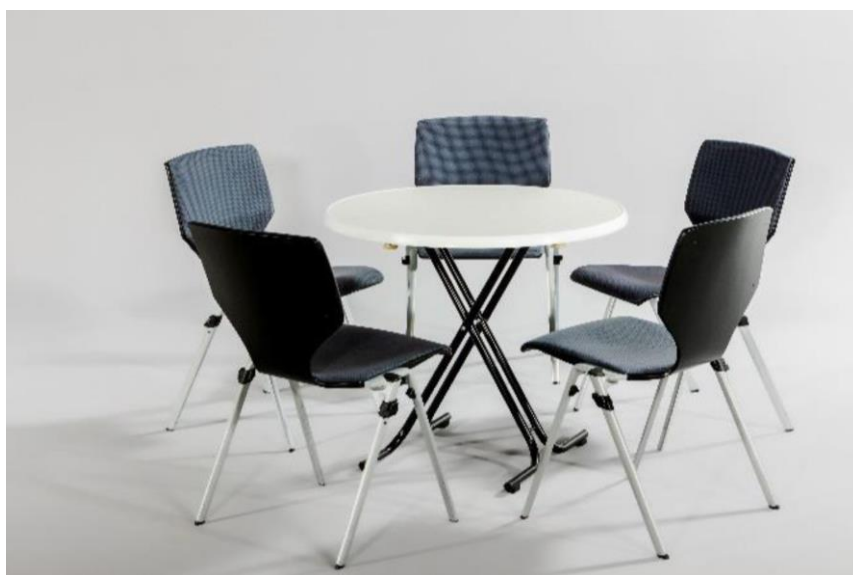

### High table model 2

Fold-in top, wooden edge, chrome-plated steel frame

Ø = 70 cm

h = 110 cm

Furniture – Tables

## Bistro table

Round, white table top

Dimension:  $\varnothing = 85$  cm, H = 74 cm