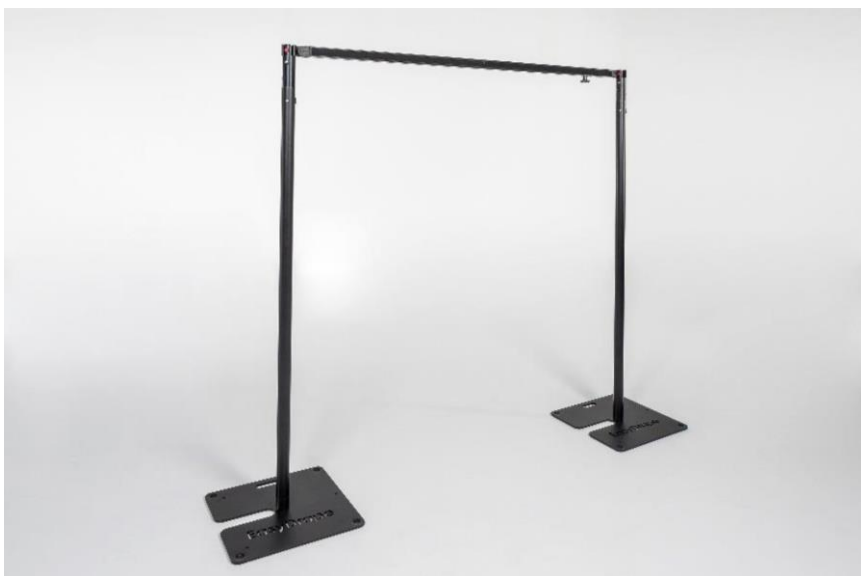

Furniture – Partition and poster walls

Poster wall, three-part

Poster wall module, white

Each wall:

Width: 121 cm

Height: 220 cm

Usable height: 160 cm

Furniture – Partition and poster walls

Poster wall mobile

White, on casters

Width: 121 cm

Height: 186 cm

Furniture – Partition and poster walls

Fabric wall

Light grey

Each wall:

Wight: 120 cm

Height: 170 cm

Usable height: 150 cm

Furniture – Partition and poster walls

Curtain: Pipe and drape

Colour: black
Height: 4 m
Length per element: 3 m

Furniture – Partition and poster walls

Barriers

Barrier chrome without top frame

Barrier chrome with top frame

Barrier black without top frame

Barrier black without top frame conference chairs