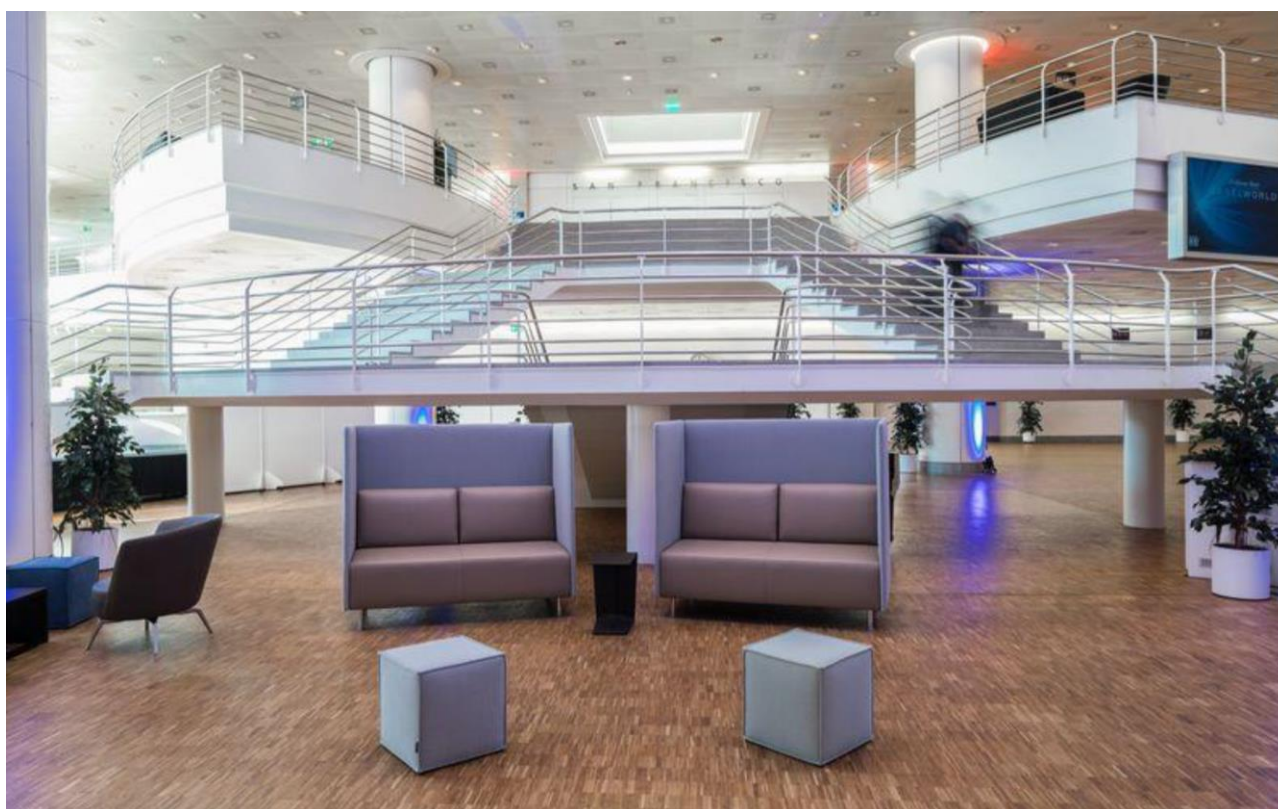

Furniture – Chairs & seating areas

Conference chair «Alite»

Seat and back rest padded, black

Width: 52 cm

Depth: 50 cm

Furniture – Chairs & seating areas

Conference chair «Twoman»

Seat and back rest padded, blue

Width: 52 cm

Depth: 50 cm

Furniture – Chairs & seating areas

Bar stool

Colour: black, chrome

Hight: 80 cm

Furniture – Chairs & seating areas

Chair design swan and cube «Fritz Hansen»

Silent Box

Leather sofa with fabric-covered side walls

Colour: beige-grey

Width: 152 cm

Height: 135 cm

Depth: 78 cm

Furniture – Chairs & seating areas

Intertime upholstered furniture

For foyer on 2nd and 3rd floor with glass side tables
2 sofas, 2 armchairs, 2 tables per seating group

Colour: black

Furniture – Chairs & seating areas

Seating arrangement white: Chair Tom Vac & bistro table Molinaro