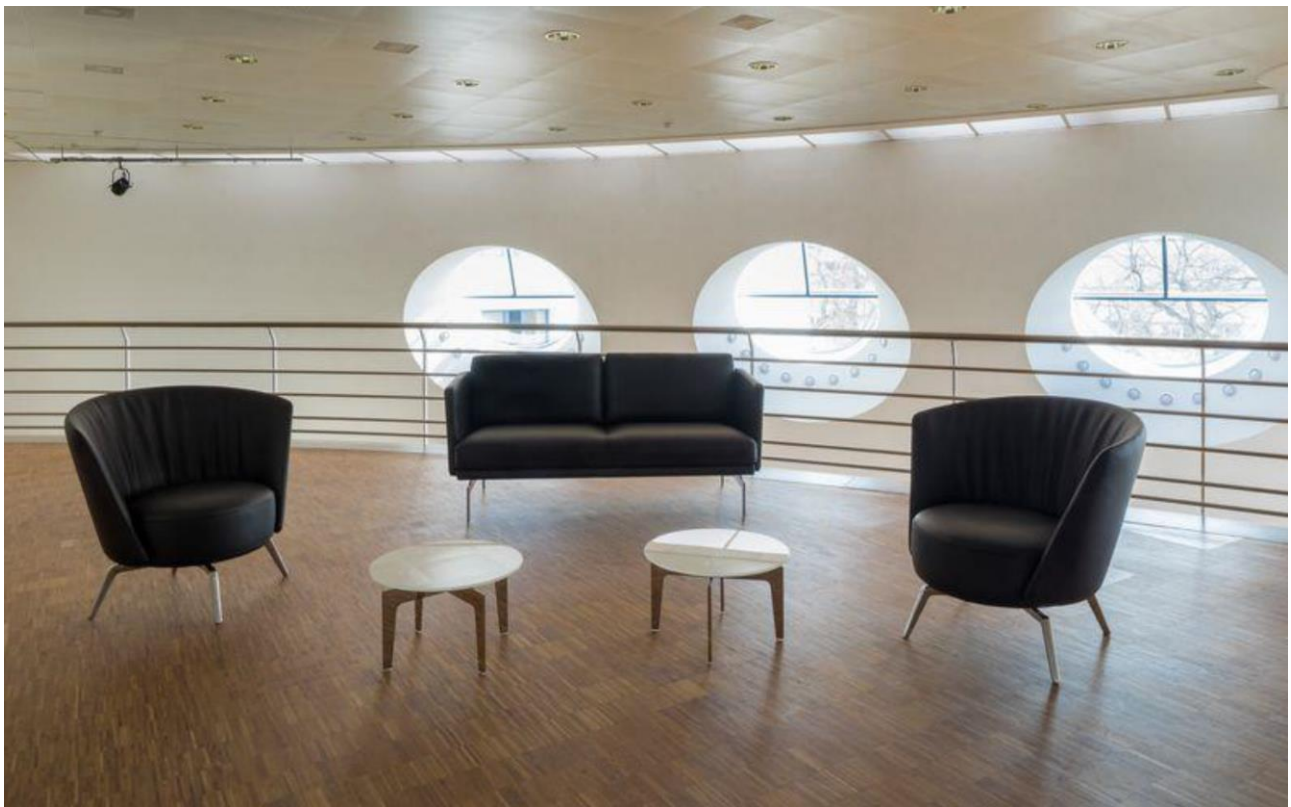

Furniture – Chairs & seating areas

Conference chair «Alite»

Seat and back rest padded, black

Width: 52 cm

Depth: 50 cm

Furniture – Chairs & seating areas

Conference chair «Twoman»

Seat and back rest padded, blue

Width: 52 cm

Depth: 50 cm

Furniture – Chairs & seating areas

Bar stool

Colour: black, chrome

Hight: 80 cm

Furniture – Chairs & seating areas

Chair design swan and cube «Fritz Hansen»

Silent Box

Leather sofa with fabric-covered side walls

Colour: beige-grey

Width: 152 cm

Height: 135 cm

Depth: 78 cm

Furniture – Chairs & seating areas

Intertime upholstered furniture

For foyer on 2nd and 3rd floor with glass side tables
2 sofas, 2 armchairs, 2 tables per seating group

Colour: black

Furniture – Chairs & seating areas

Seating arrangement white: Chair Tom Vac & bistro table Molinaro