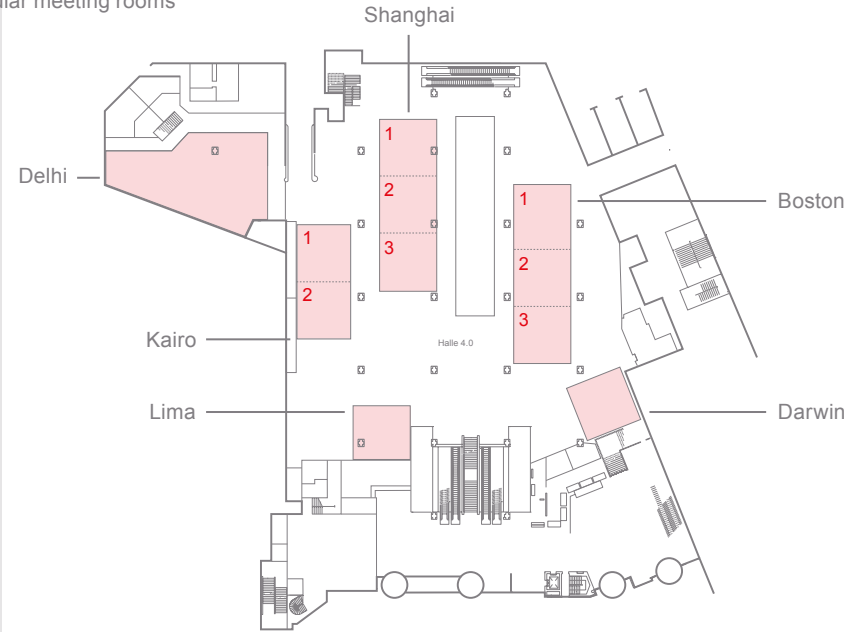

# Hall 4

Hall 4.0 | ground floor

Hall 4.U | basement

# Modular meeting rooms

There are eleven modular meeting rooms in the exhibition space in Hall 4, on the ground floor of the Congress Center Basel. These can be used either individually or in combination with each other. All the technical aids can be installed on a flexible basis, in line with the specific requirements of the individual events.

Modular meeting rooms

Facilities					
Boston 1   1-2   1-3	86   164   242	4.5	98   220   358	50   120   180	26   -   -
Shanghai 1   1-2	86   164	4.5	90   205	46   106	26   -
Shanghai 1-3   1-4	242   310	4.5	322   418	158   210	-
Kairo 1   1-2	77   155	4.5	78   195	40   110	22   -
Delhi	223	4.5	218	102	38
Lima	77	4.5	84	40	22
Darwin	78	4.5	84	40	22

## Overview of floors

3rd floor | Congress Center

2nd floor | Congress Center

Hall 4.1 | 1st floor

Hall 4.0 | ground floor

Congress Center Basel

Hall 4.U | basement

Modular meeting rooms on the ground floor