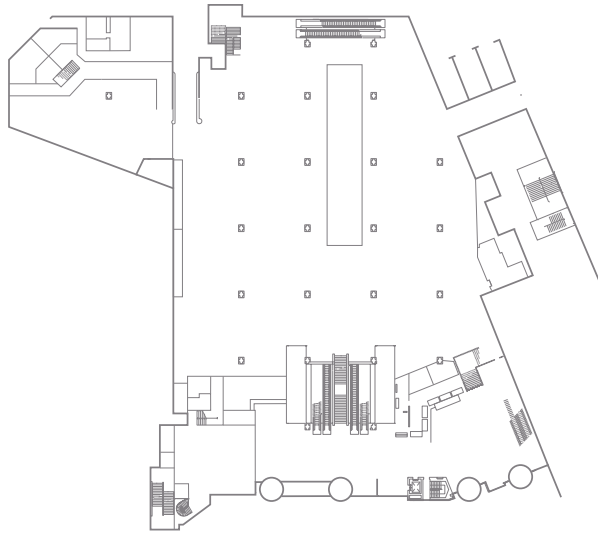

# Hall 4

Hall 4.0 | ground floor

Hall 4.U | basement

# Modular meeting rooms

There are eleven modular meeting rooms in the exhibition space in Hall 4, on the ground floor of the Congress Center Basel. These can be used either individually or in combination with each other. All the technical aids can be installed on a flexible basis, in line with the specific requirements of the individual events.