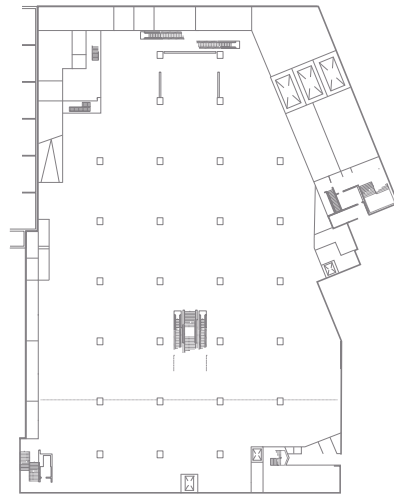

# Hall 4

Hall 4.0 | ground floor

Hall 4.U | basement

# Modular meeting rooms

There are eleven modular meeting rooms in the exhibition space in Hall 4, on the ground floor of the Congress Center Basel. These can be used either individually or in combination with each other. All the technical aids can be installed on a flexible basis, in line with the specific requirements of the individual events.